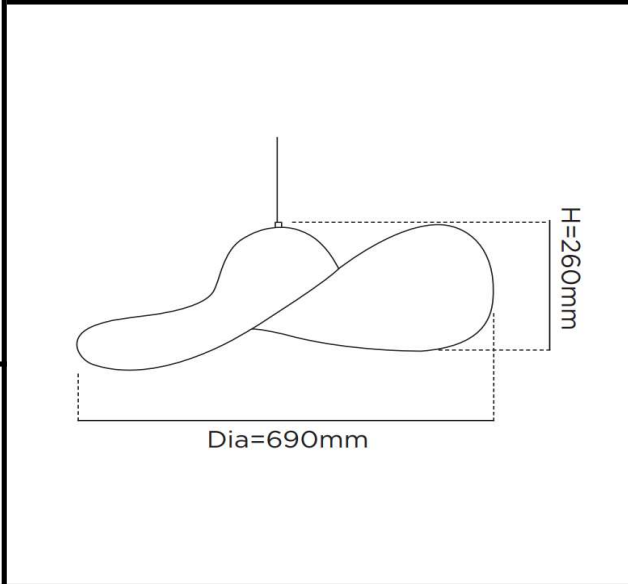

Sovitron Interior Pvt.Ltd.

<b>Model Name</b>	DJ006 Acoustic Light /DL-DJ006-12
<b>Description</b>	Acoustic Light

Technical description	Image
-----------------------	-------

<b>Dimension</b>	Dia=690mm H=260mm
<b>Frame</b>	Acoustic
<b>Color Tempertaure</b>	4000K
<b>Power</b>	12W
<b>Total Luminous Flux</b>	840 lm
<b>Efficacy</b>	70 lm/W
<b>IP rating</b>	20
<b>Color Rendering</b>	≥80
<b>Mounting</b>	Pendant
<b>Optics</b>	LED
<b>Dimming</b>	NON-Dimmable
<b>Operating Voltage</b>	220-240 VAC
<b>Standard Lifetime</b>	L70 minimum at 50,000 burning hours

**Dimension diagram**

**Remarks:-**

**Address: Plot #7 Saroorpur-Nangla Industrial Area,Ballabgarh-Sohna Road,Faridabad-121005**  
**Email: info@sovitron.com**